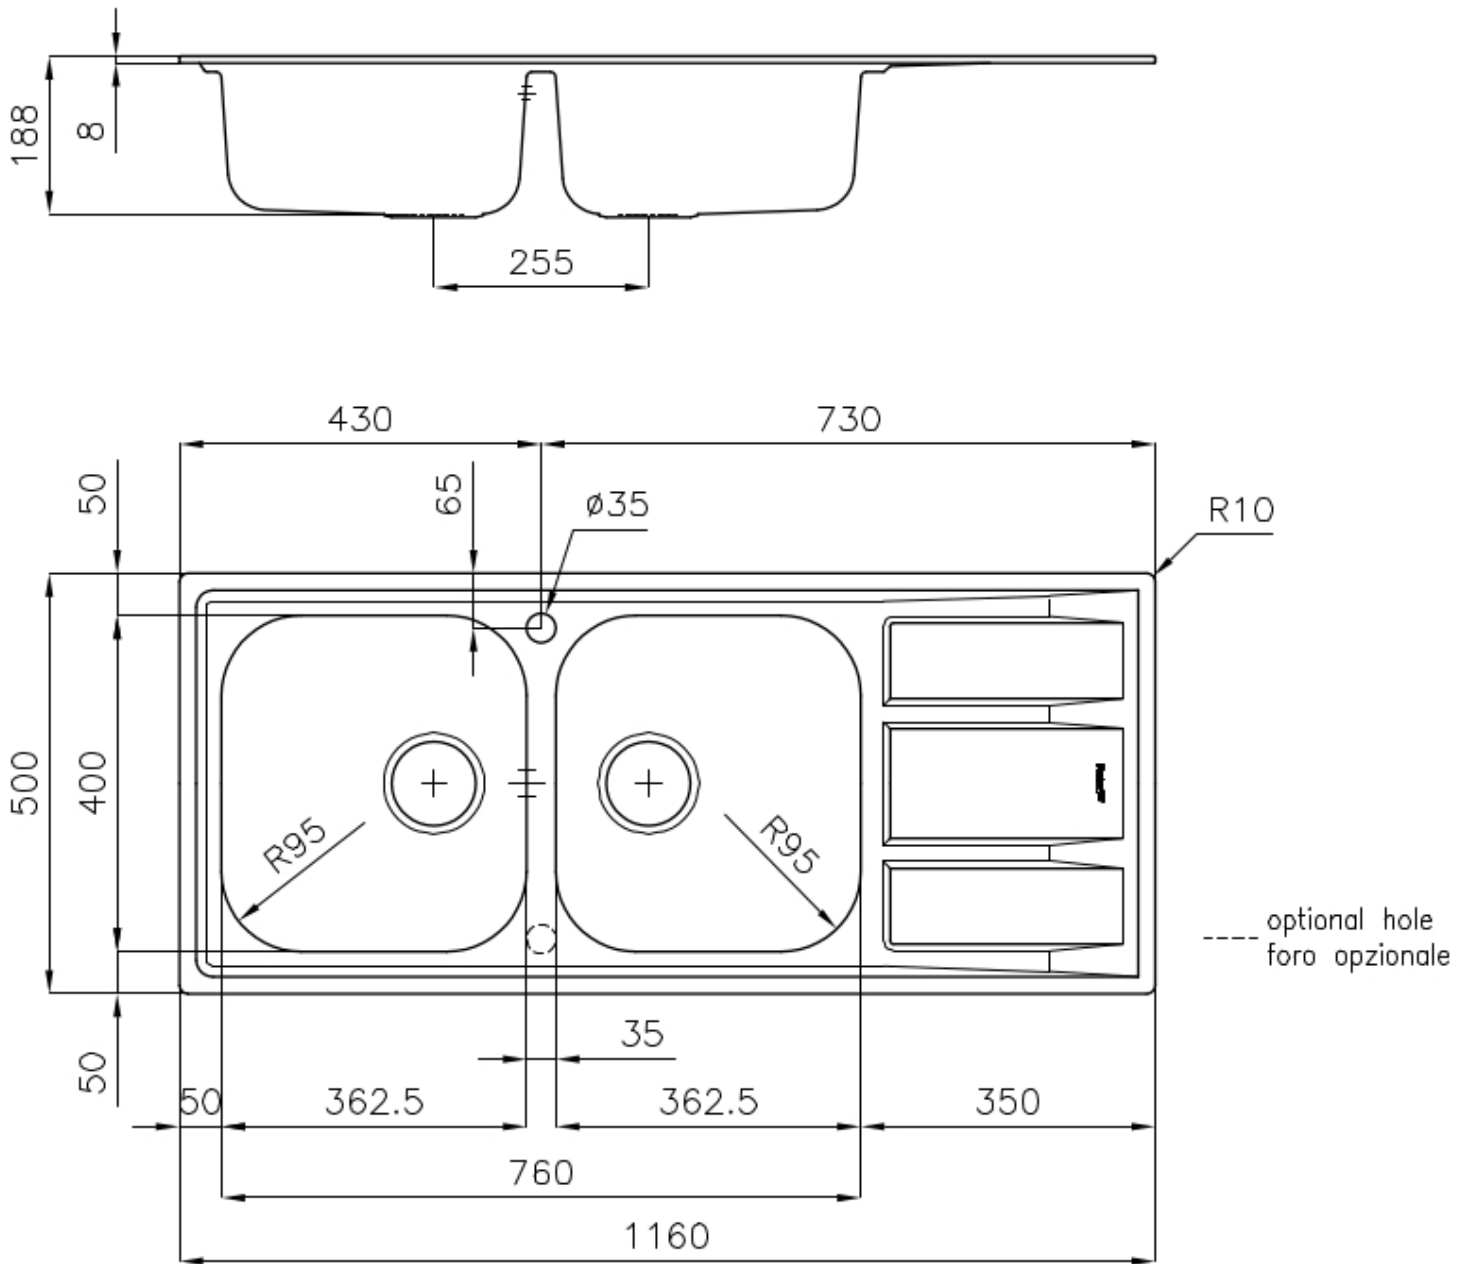

TECHNICAL DATA